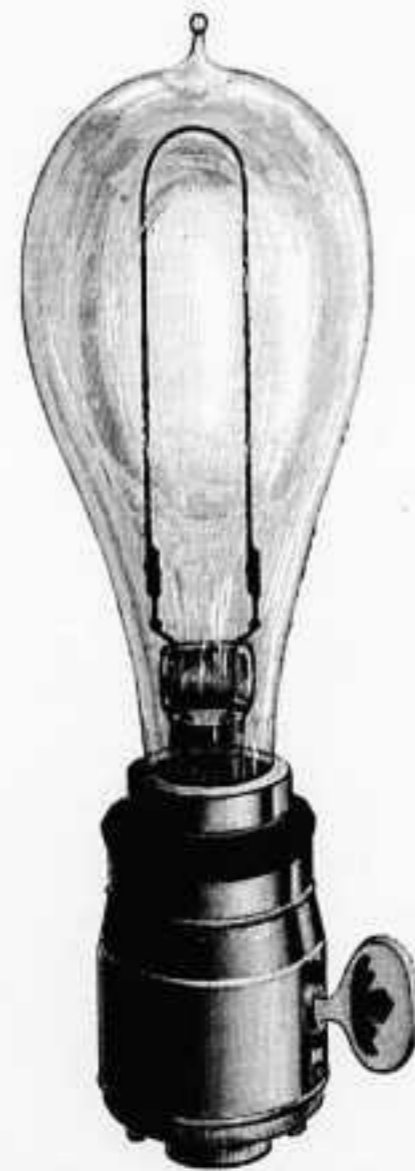

EDISON PIONEERS
ROOM 1102
40 WEST 40TH STREET
NEW YORK CITY

—: The Edison Light :—

EDISON PIONEERS
ROOM 1102
40 WEST 40TH STREET
NEW YORK CITY

EDISON PIONEERS
ROOM 1102
40 WEST 40TH STREET
NEW YORK CITY

A. V. Parsell, Jr.

THE EDISON SYSTEM
OF
INCANDESCENT ELECTRIC LIGHTING,

AS APPLIED IN

MILLS, STEAMSHIPS, HOTELS, THEATRES, RESIDENCES, &c.,

BY

THE EDISON COMPANY FOR ISOLATED LIGHTING,

65 FIFTH AVENUE, NEW YORK CITY.

1883.

e lamp
ith any
found
e num-
where
work.
teenth
incon-
noxious
sphere.
y being
ty.

ten by
ght at

ation,
as by
ork in
exible
es of
licate
em of

eyes,

THE EDISON INCANDESCENT LAMP
DETACHED FROM SOCKET.

THE EDISON INCANDESCENT LAMP
SCREWED IN SOCKET.